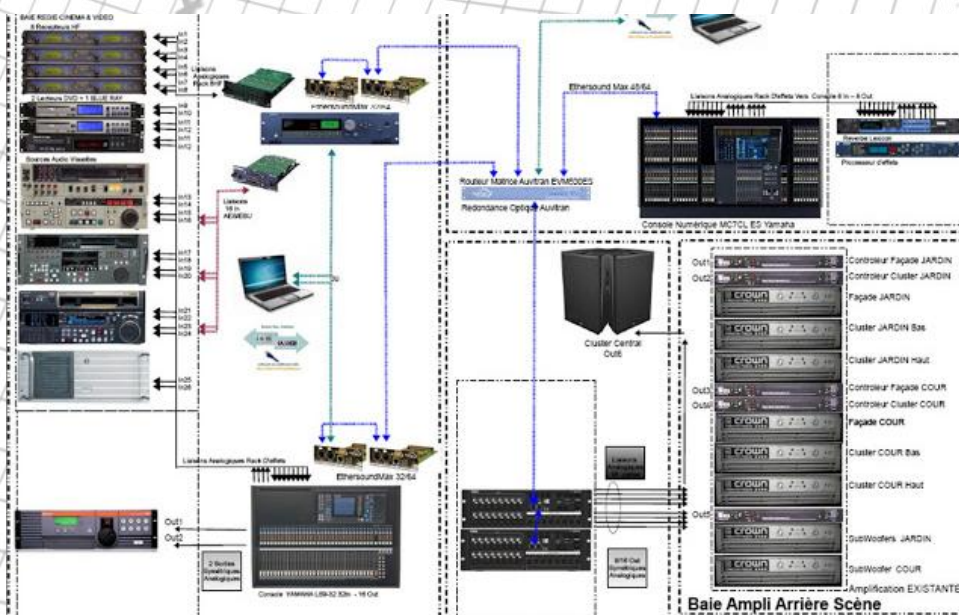

Integrator

Divatech (www.divatech.fr)

Context

Forum des Images (www.forumdesimages.fr) is a cultural center dedicated to cinema. Its 5 modern theater rooms can be used for different events (concerts, conferences). The major theater room (500 seats) has been completely renewed using an EtherSound network and a combination of Yamaha and AuviTran products.

Cinema control room

Main theater room

Main user advantages

Flexibility : macro functions allow to switch from a configuration to another (cinema/concert/conference)

Cabling made easy and simple control (stageboxes control from the consoles)

Audio quality : digital audio transport, immune to perturbations

Open for future expansions : AuviTran matrix provides room for future connections

Products involved

- Yamaha stageboxes and consoles
- AuviTran AVY16-ES100 EtherSound cards and matrix AVM500-ES
- Full control through AuviTran ESMonitor Software